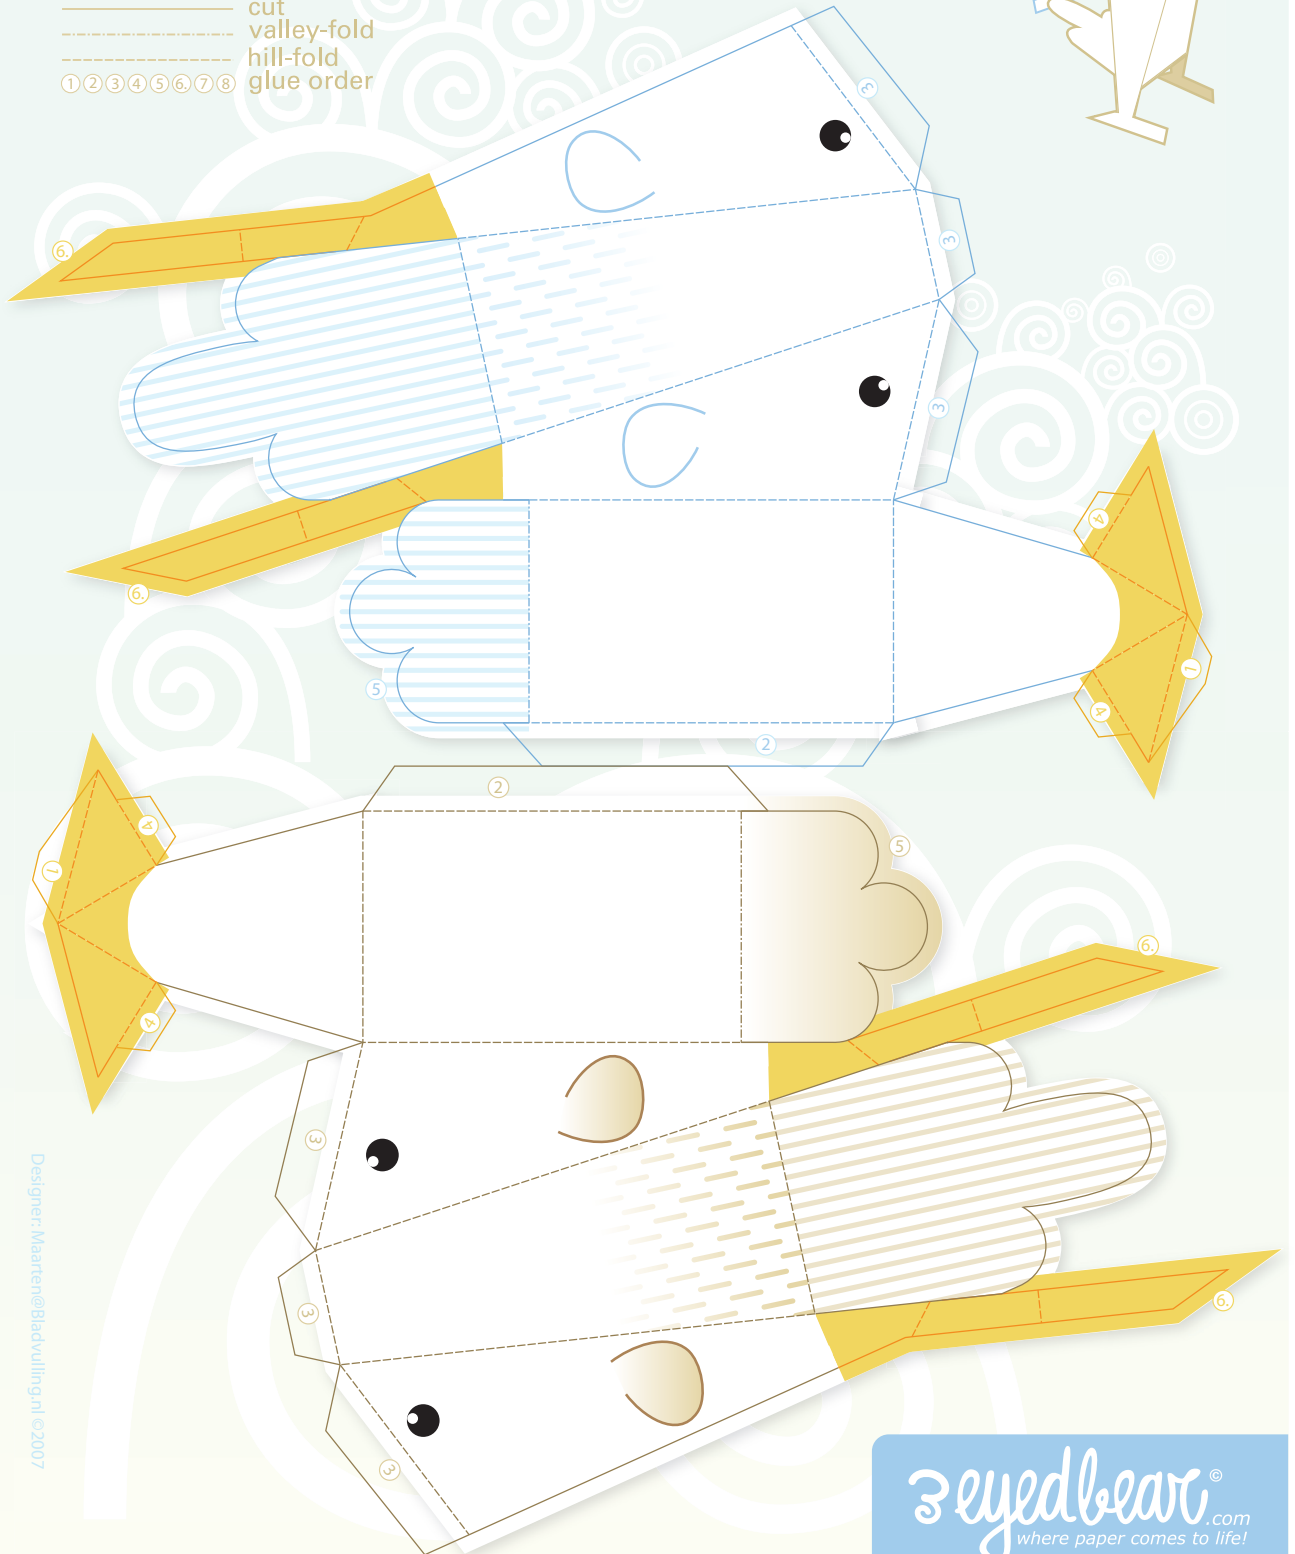

# 2 BIRD S

- cut
- - - - - valley-fold
- hill-fold
- ①②③④⑤⑥⑦⑧ glue order

Designer: Maarten@Birdvulling.nl ©2007