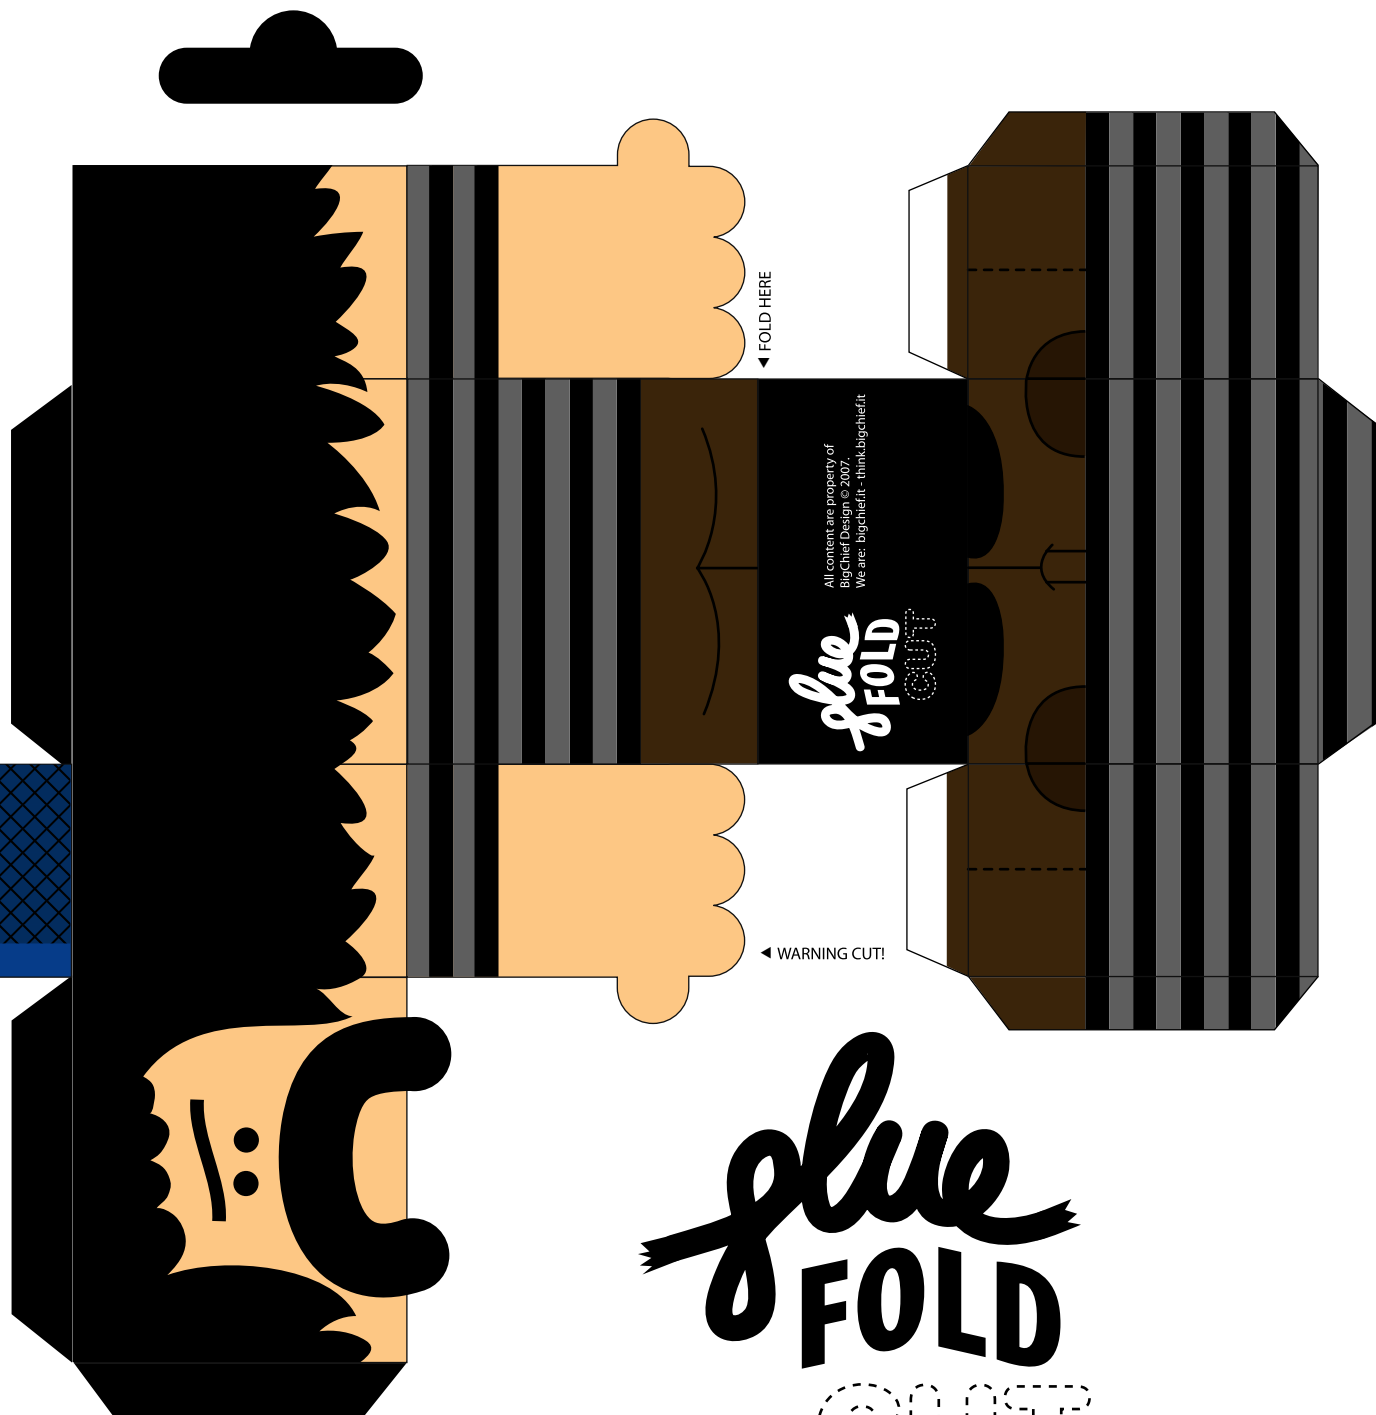

BIG CHIEF

Design

TOY EDITION

FREE

◀ WARNING CUT!

◀ FOLD HERE

◀ FOLD HERE

◀ WARNING CUT!

glue
FOLD
CUT